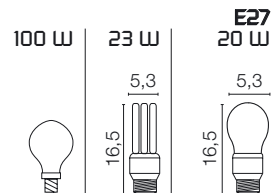

COLOURS

ELECTRIFICATION

Accessories on request:

code **0404M004**
Single connection IP68

code **0404M003**
Loop in loop out IP68

Anchor Bolt:

160.PF8.....
160.PE8.....

code **00APF8**