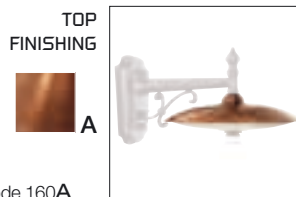

dettagli - details - detalles - detalles:
pages 194-195

For technical details visit
www.landa.it