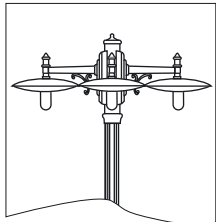

COLOURS

ELECTRIFICATION

165.....T2

165.....T3

Accessories on request:

code 0404M004
Single connection IP68

code 0404M003
Loop in loop out IP68

Anchor Bolt: